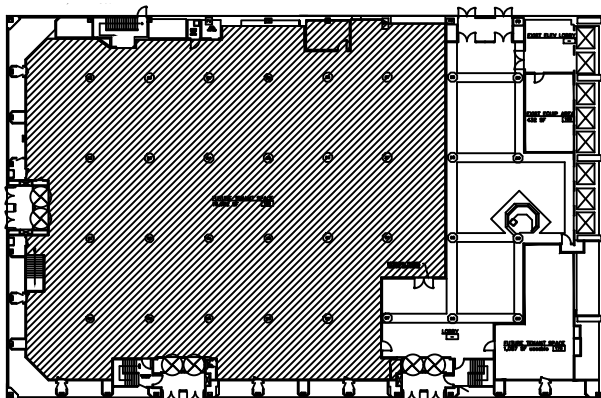

One Lake Erie Center Suite #100

SCALE: NONE

BUILDING KEY

SCALE: NO SCALE

One Lake Erie Center

Suite #100

600 Jefferson

Toledo, OH 43604

USEABLE AREA: 16,552 SF*

RENTABLE AREA: 18,208 SF*

* Square feet measurements subject to change upon site measure