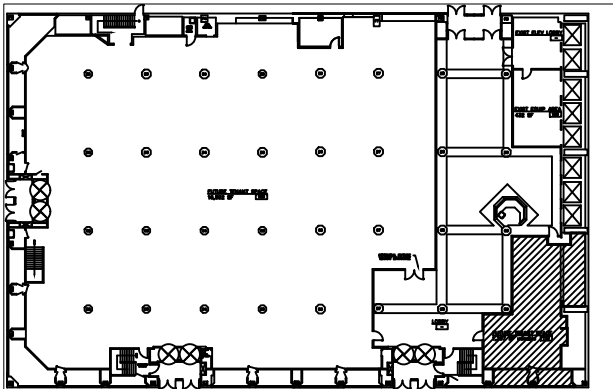

One Lake Erie Center Suite #170

SCALE: 3/32" = 1'-0"

BUILDING KEY

SCALE: NO SCALE

One Lake Erie Center

Suite #170

600 Jefferson

Toledo, OH 43604

USEABLE AREA: 1,307 SF*

RENTABLE AREA: 1,438 SF*

* Square feet measurements subject to change upon site measure