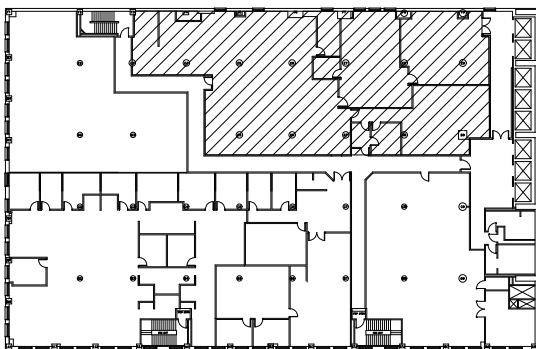

One Lake Erie Center Suite #225

SCALE: NONE

BUILDING KEY

SCALE: NO SCALE

One Lake Erie Center

SUITE #225

600 N. Jefferson Street

Toledo, OH 43604

USEABLE AREA: 6,352 SF*

RENTABLE AREA: 6,987 SF*

* Square feet measurements subject to change upon site measure