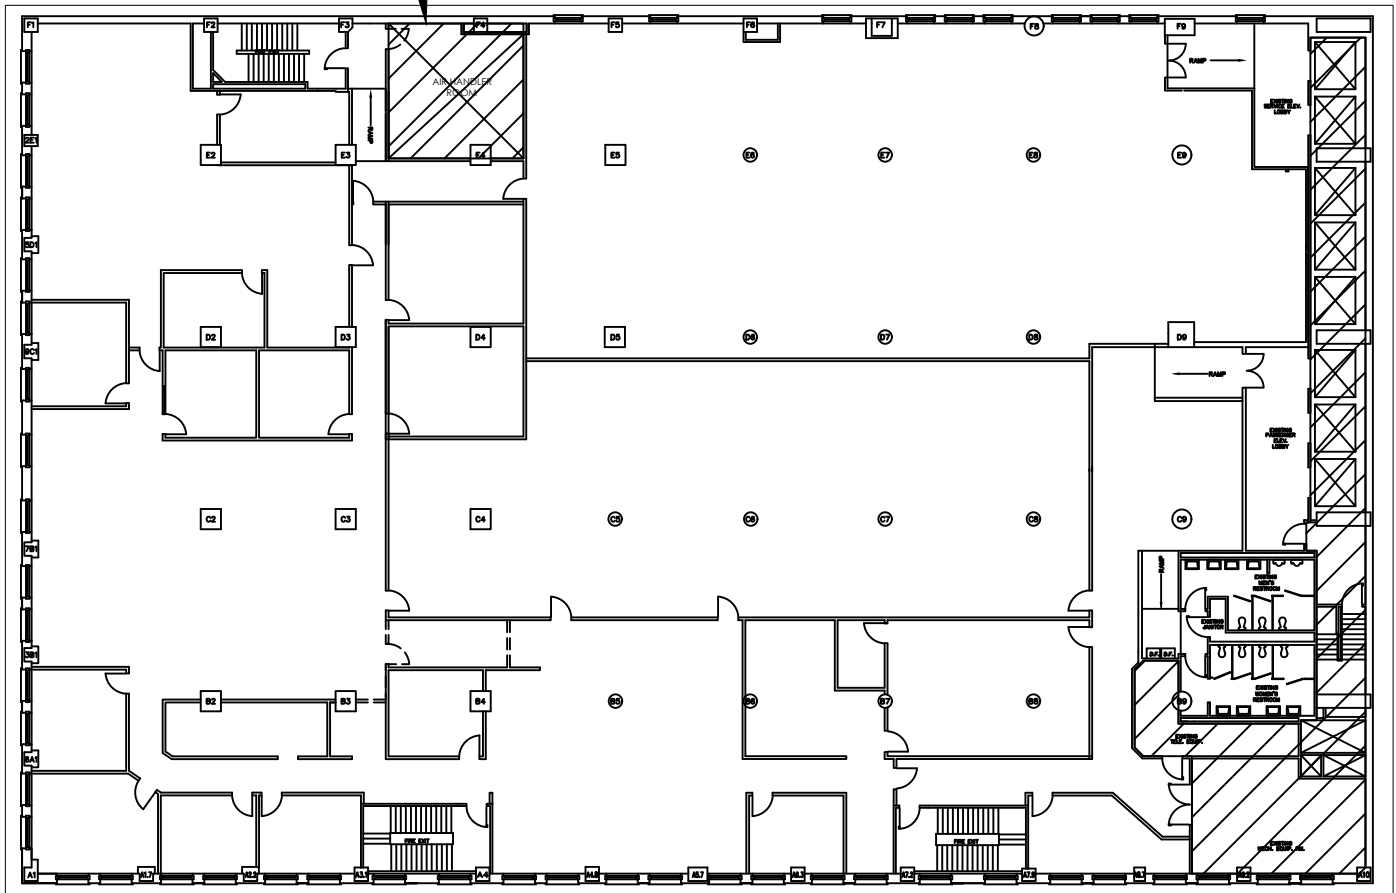

Hatched area
not included
in suite

One Lake Erie Suite #500

SCALE: NONE

BUILDING KEY

SCALE: NO SCALE

One Lake Erie

SUITE #500

600 N. Jefferson

Toledo, OH 43604

USEABLE AREA: 22,942 SF*

RENTABLE AREA: 25,236 SF*

* Square feet measurements subject to change upon site measure